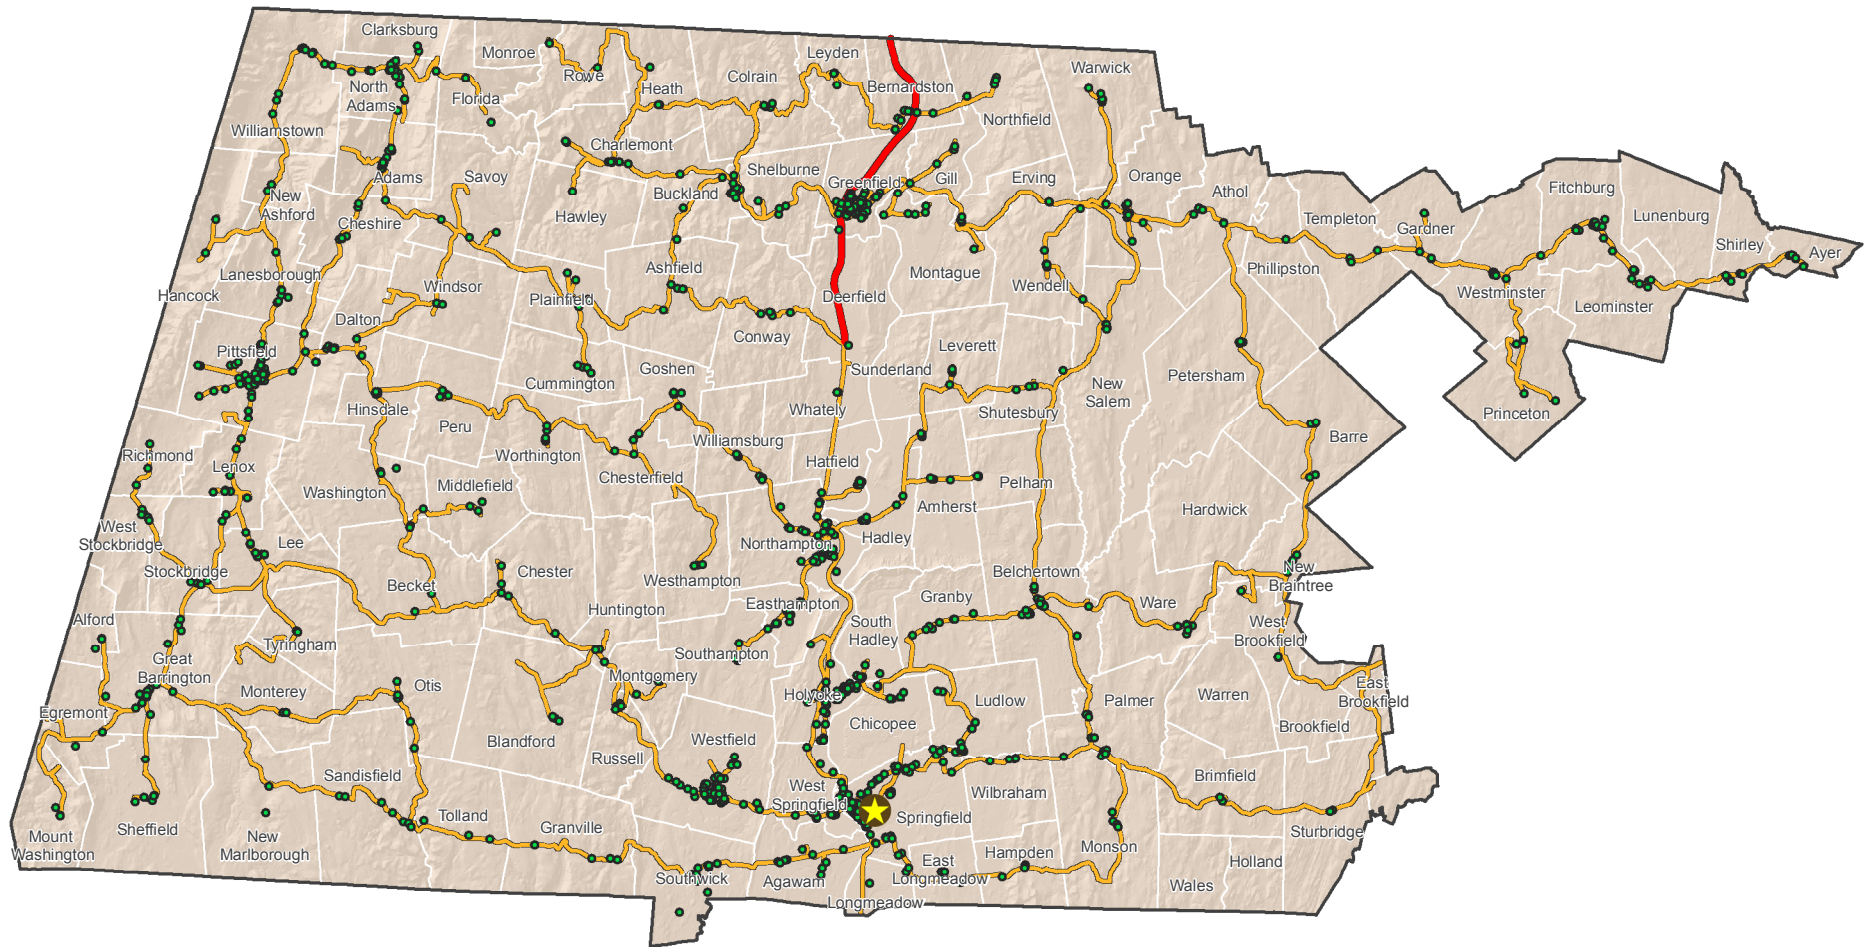

# Proposed MassBroadband 123 Network & Anchor Institutions

- Proposed Service Area (123 Towns)
- Connected Community Anchor Institution (CAI)
- City or Town Boundary

- Internet Point of Presence (POP)
- Proposed MBI Fiber Network
- Existing MBI Fiber Network (Ongoing I-91 fiber installation project)

Map and analysis was produced in part with funding provided by: